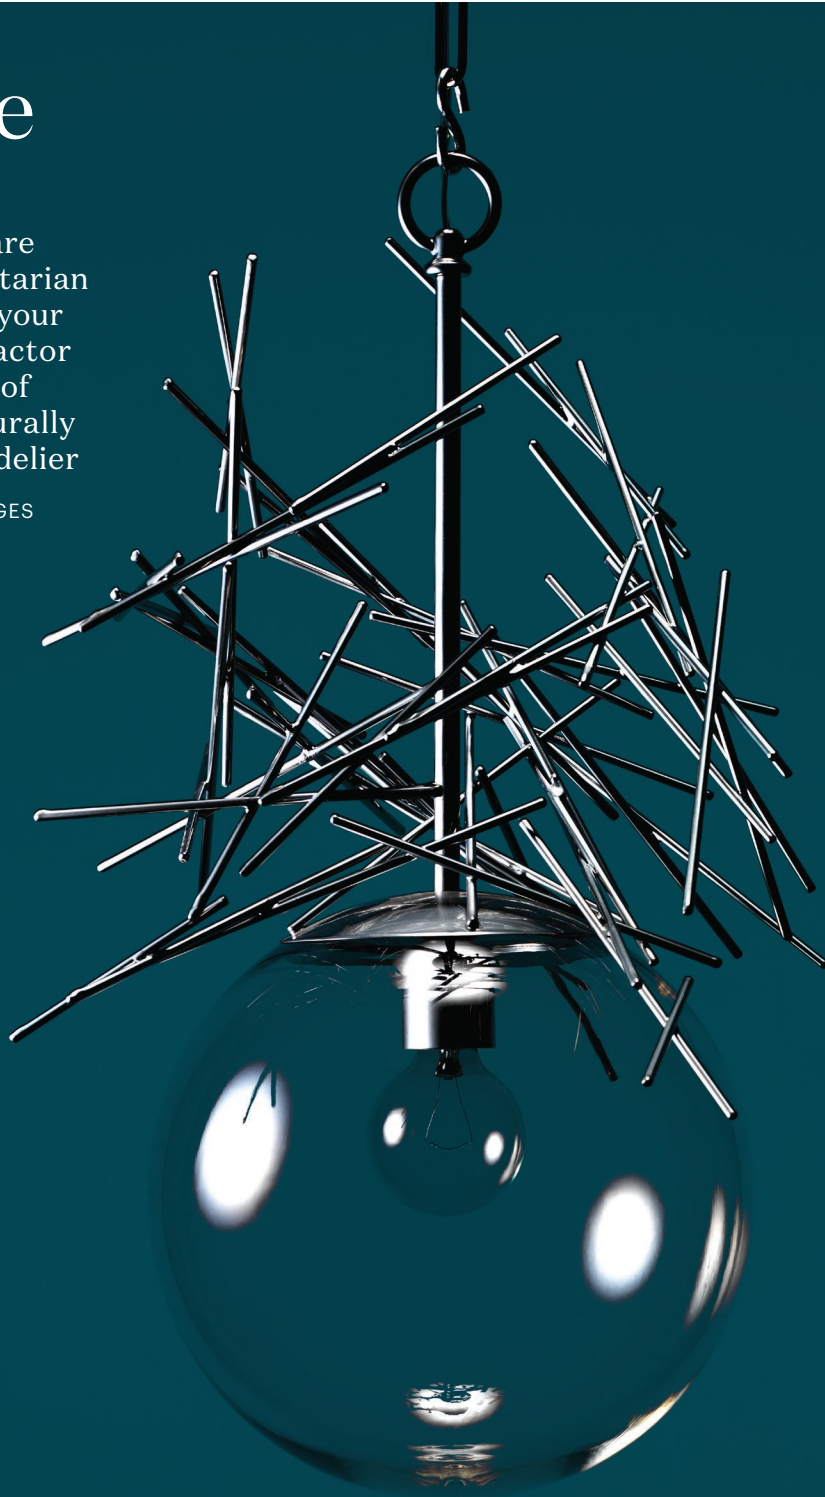

Shine on

Long gone are the days of utilitarian lighting. Give your space a wow factor in the form of this architecturally stunning chandelier

BY SHEILA BRIDGES

BRIGHT IDEA

Each of his sculptural fixtures is unique (he artfully welds together steel rods) and can be powder coated in your choice of 1,600 colors. "It looks space-like to me," he says. "After I made the first one, I Googled 'What do you call the beginning of a universe?' and it said *angular momentum*, which is described as a nucleus with unconstructed matter around it. I said, 'That's it!'" ©

ANGULAR MOMENTUM
chandelier, about 32 by 14 inches;
ADLIBANTIQUES.COM.