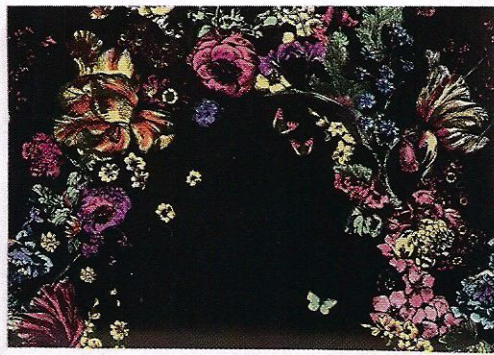

# WALLPAPER BLACK

You don't see them often, but there's nothing more dramatic than wallpaper with a black ground. And they really come to life in small spaces.

Produced by  
ORLI BEN-DOR

**Palm Tree**

A grove of palms against a night sky that seems to go on forever. Paper, shown in Black. TOMMY BAHAMA HOME BY YORK WALLCOVERINGS: 800-375-9675; yorkwall.com.

**Fiori**

A trellis of exotic flowers. Don't miss the tiny butterflies. Paper, shown in Black. FORNASETTI COLLECTION BY COLE & SON THROUGH LEE JOFA: 800-453-3563.

**Bohemian**

If you love the look of antique textiles, this one's for you. It's based on a Persian original. Vinyl-coated paper, shown in Black. THIBAUT: 800-223-0704; thibautdesign.com.